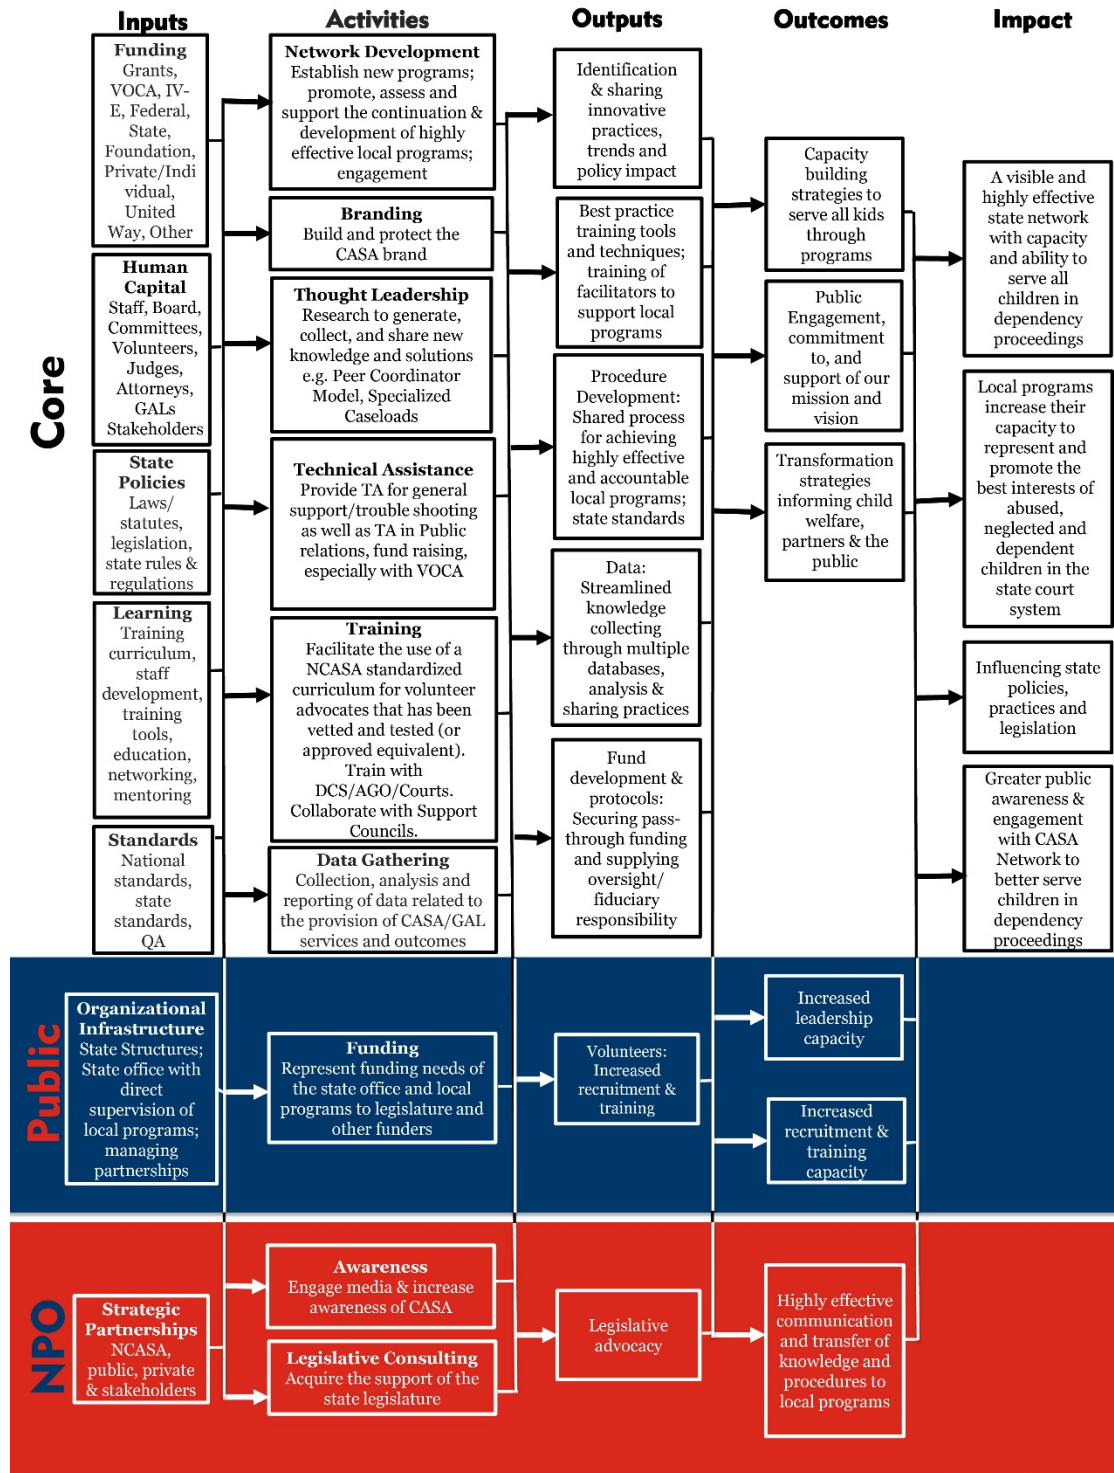

# Unified State Logic Model

March 7, 2017 – V 6.0